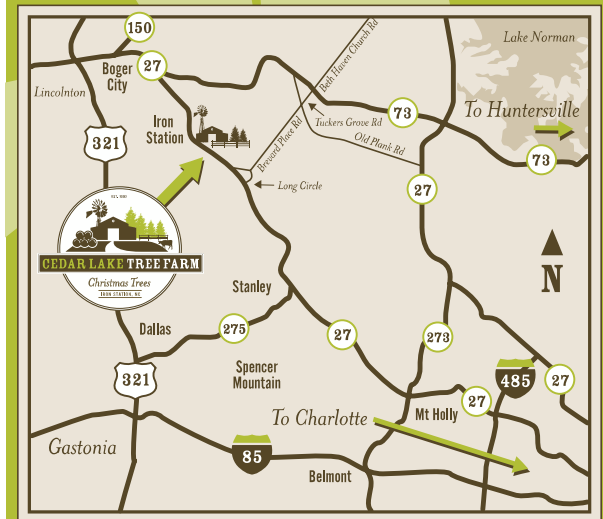

CEDAR LAKE TREE FARM

Christmas Trees

IRON STATION, NC

**Open Annually
the day after
Thanksgiving!**

HOLIDAY HOURS

Monday-Saturday 9am til 8pm

Sunday 10am til 8pm

Fresh Cut!

*Excellent
Quality!*

Mountain Grown
**FRASER FIR
TREES**

5'-10'

Choose & Cut
**VIRGINIA PINE
TREES**

up to 8'

(grown on the farm)

DIRECTIONS

5829 East Hwy 27
Iron Station, NC 28080

We are located on
Hwy 27 between
Stanley & Lincolnton,
approximately 5 miles west
of Stanley, NC.

CONTACT US

Farm: 704.735.6997

Cell: 704.201.8922

www.cedarlaketreefarm.com

*Christmas trees and
greenery galore*

*We invite you to
visit our farm.*

*For a special
Christmas Charm!*

Return Address

Bill Cline, Jr.
8433 Luckey Point Rd.
Denver, NC 28037

Farm Address

5829 East Highway 27
Iron Station, NC 28080

Christmas Tree Season!